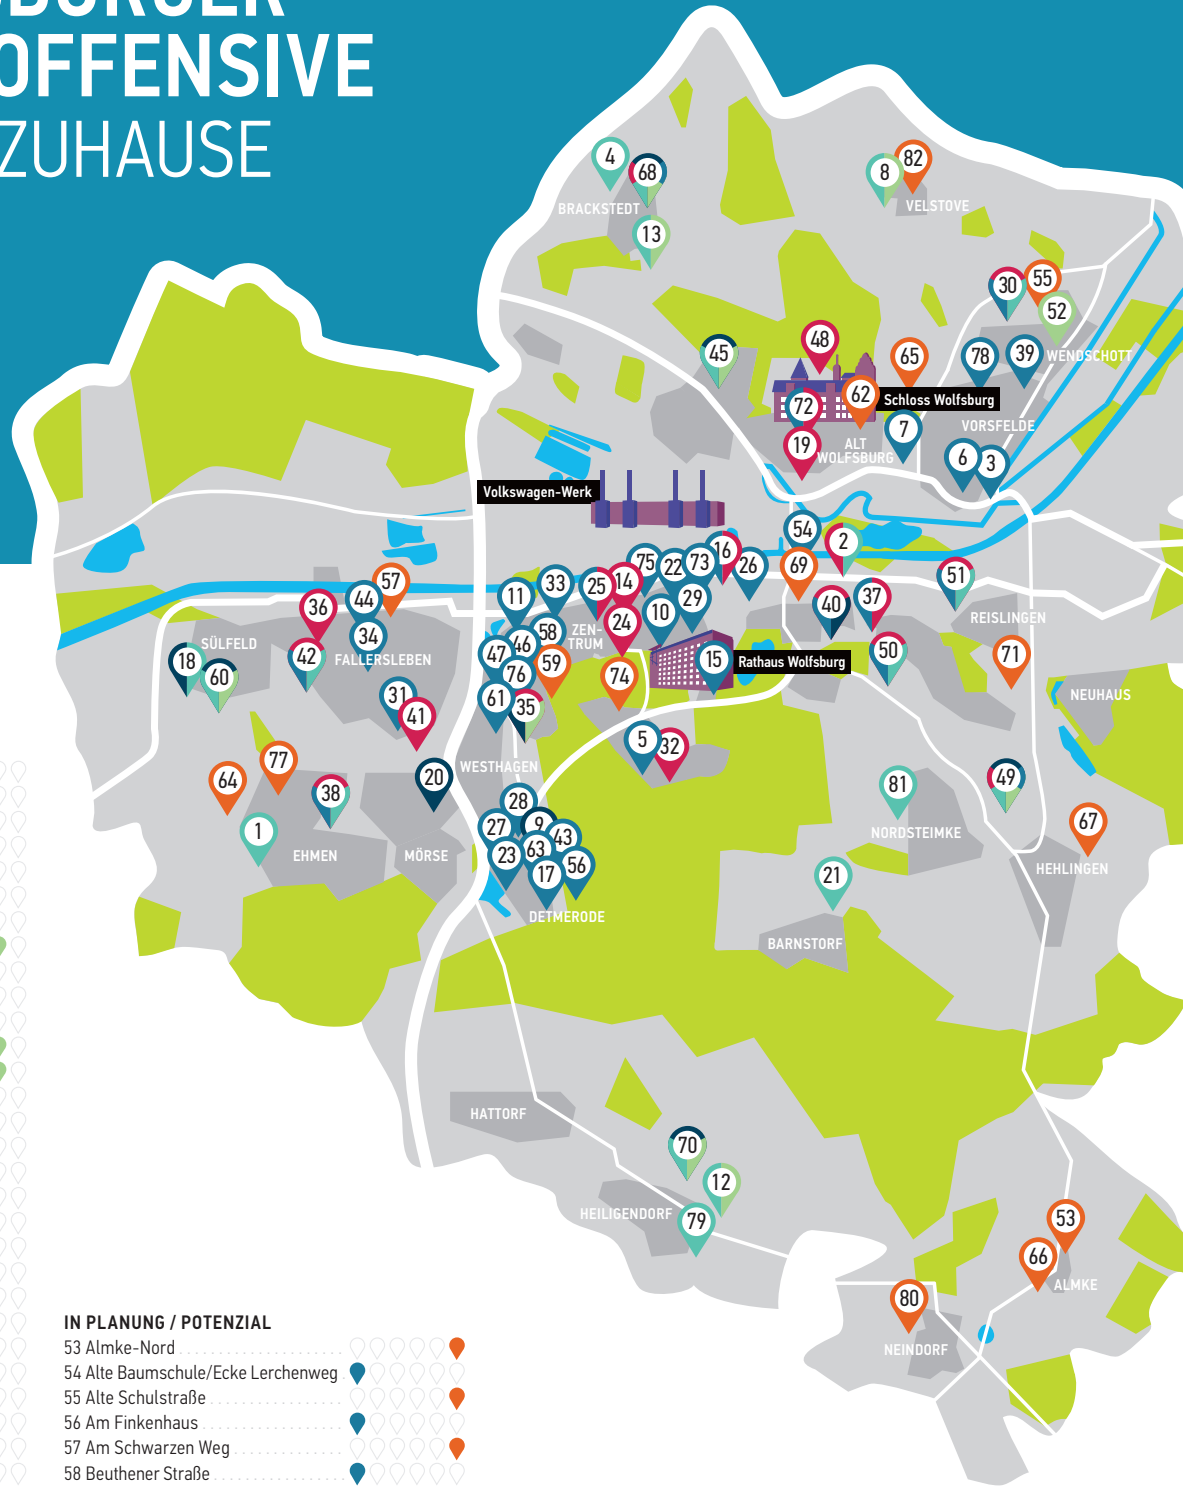

DIE WOLFSBURGER WOHNBAUOFFENSIVE 10.000 NEUE ZUHAUSE BIS 2025

Aktuelle Informationen zu den Wohnbauprojekten finden Sie auf wolfsburg.de/wohnbauoffensive

ABGESCHLOSSEN / IN VERMARKTUNG

1 Alter Ortsteil Ehmén	●	●	●	●	●
2 Alte Baumschule	●	●	●	●	●
3 Am Drömlingstadion	●	●	●	●	●
4 Am Hagen II	●	●	●	●	●
5 Am Stemmteich	●	●	●	●	●
6 Amtsstraße Boardinghouse	●	●	●	●	●
7 Drömlingshöhe	●	●	●	●	●
8 Glanzwanne II	●	●	●	●	●
9 Goerdelerstraße	●	●	●	●	●
10 Goethepark	●	●	●	●	●
11 Hagebergstraße	●	●	●	●	●
12 Hasenmorgen	●	●	●	●	●
13 Heidkamp-Süd	●	●	●	●	●
14 Hohenstein-Kreuzkirche	●	●	●	●	●
15 Königswiese	●	●	●	●	●
16 Lessingpark	●	●	●	●	●
17 Neue Burg, 3. BA	●	●	●	●	●
18 Nördlich Wettmershagener Straße	●	●	●	●	●
19 Nordstadtstraße	●	●	●	●	●
20 Osterburger Straße	●	●	●	●	●
21 Scharenhop	●	●	●	●	●
22 Seilerstraße	●	●	●	●	●
23 Sportplatz Detmerode	●	●	●	●	●
24 Stadtwaldterrassen	●	●	●	●	●
25 Stettiner Ring	●	●	●	●	●
26 Suhlgartenkarree	●	●	●	●	●
27 Theodor-Heuss-Straße Wohngruppe	●	●	●	●	●
28 Theodor-Heuss-Str. 22-28a	●	●	●	●	●
29 Weiterentwicklung Wellekamp	●	●	●	●	●
30 Wildzähnecke	●	●	●	●	●
31 Wohnen am Glockenberg	●	●	●	●	●
32 Wohnen am Rabenberg	●	●	●	●	●
33 Wohnen am Salzteich (Grauhorststr.)	●	●	●	●	●
34 Wohnen am Schlosspark (Kurzer Weg)	●	●	●	●	●
35 Wohnen am Stadtwald	●	●	●	●	●
36 Zillestraße	●	●	●	●	●

IM BAU / IN ERSCHLIESSUNG

37 Alte Nudelfabrik	●	●	●	●	●
38 An der Gärtnerei	●	●	●	●	●
39 Heidgarten	●	●	●	●	●
40 Hellwinkel Terrassen	●	●	●	●	●
41 Herzogin-Clara-Straße	●	●	●	●	●
42 Kleekamp	●	●	●	●	●
43 Kurt-Schumacher-Ring	●	●	●	●	●
44 Nordring	●	●	●	●	●
45 Rossinistraße	●	●	●	●	●
46 Schlesierweg	●	●	●	●	●
47 Schlesierweg/Masurenweg	●	●	●	●	●
48 Schulenburgallee/Dreiecksfläche	●	●	●	●	●
49 Sonnenkamp	●	●	●	●	●
50 Steimker Gärten	●	●	●	●	●
51 Wiesengarten	●	●	●	●	●
52 Innere Ortslage Wendschott	●	●	●	●	●